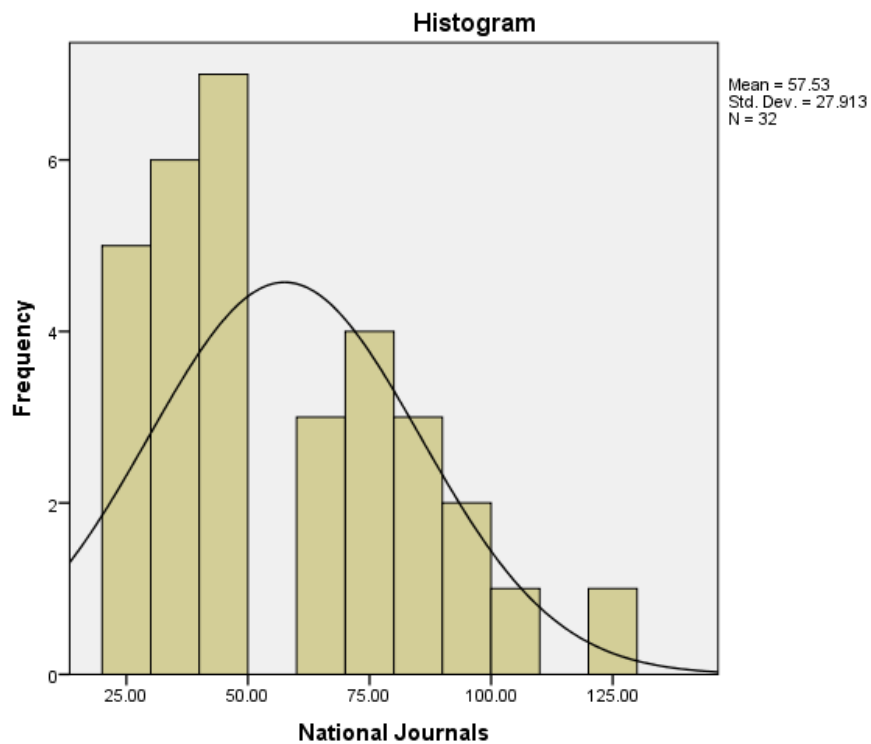

National Journals

N	Valid	32
	Missing	0
Mean		57.5313
Std. Deviation		27.91344
Skewness		.589
Std. Error of Skewness		.414
Kurtosis		-.585
Std. Error of Kurtosis		.809
Minimum		22.00
Maximum		125.00