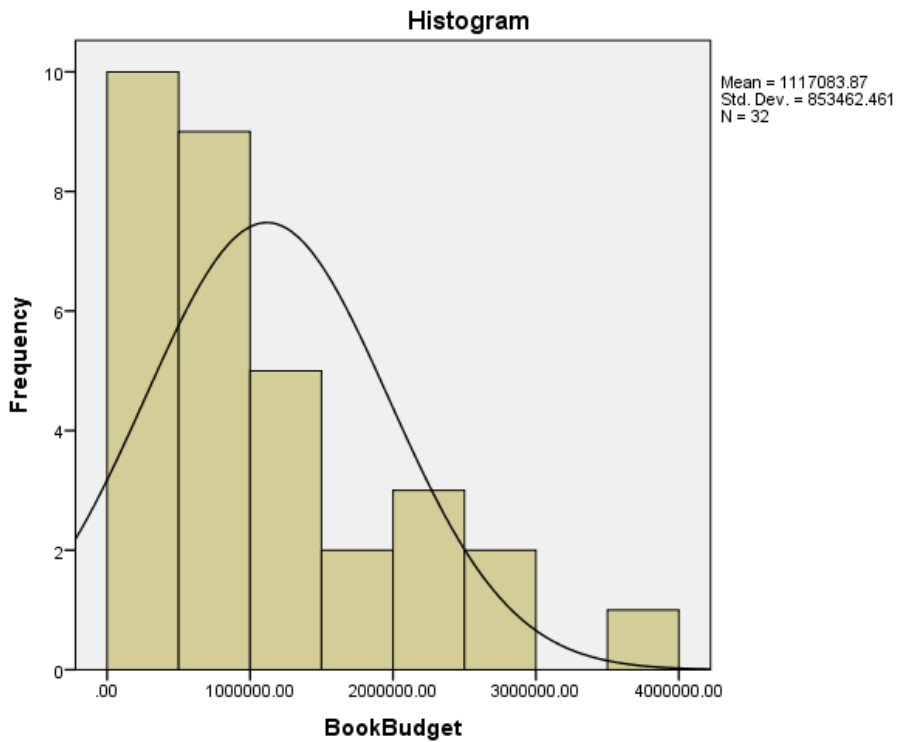

APPENDIX-II
HYPOTHESIS, TABLE AND CHARTS

Library Staff

N	Valid	32
	Missing	0
Mean		8.9688
Std. Deviation		4.43944
Skewness		.817
Std. Error of Skewness		.414
Kurtosis		.263
Std. Error of Kurtosis		.809
Minimum		3.00
Maximum		21.00

Statistics Library Budget
Book Budget

N	Valid	32
	Missing	0
Mean		1117083.8750
Std. Deviation		853462.46122
Skewness		1.439
Std. Error of Skewness		.414
Kurtosis		2.027
Std. Error of Kurtosis		.809
Minimum		170000.00
Maximum		3795692.00