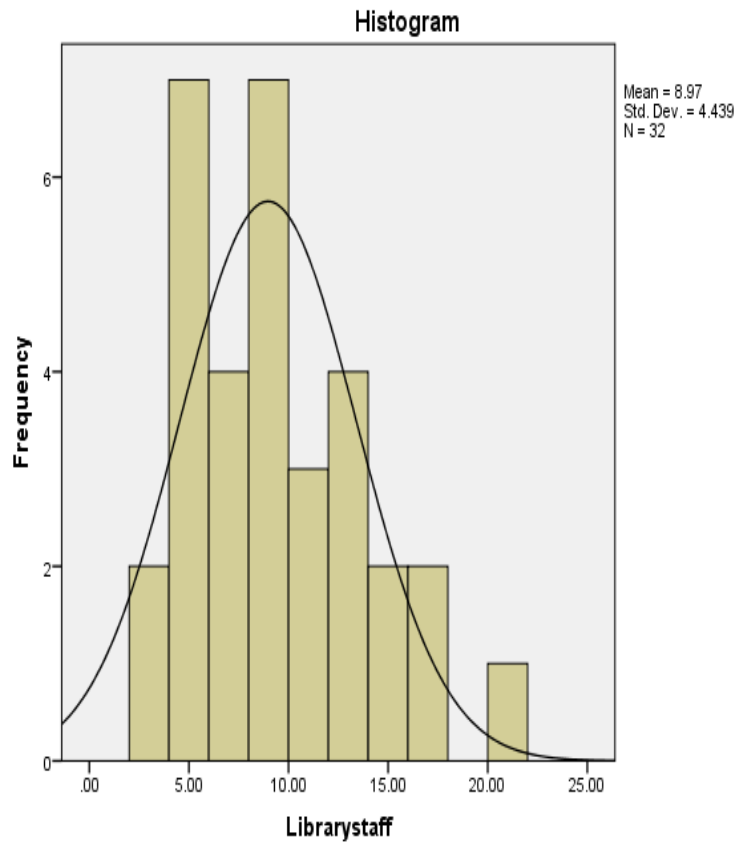

APPENDIX-II
HYPOTHESIS, TABLE AND CHARTS

Library Staff

N	Valid	32
	Missing	0
Mean		8.9688
Std. Deviation		4.43944
Skewness		.817
Std. Error of Skewness		.414
Kurtosis		.263
Std. Error of Kurtosis		.809
Minimum		3.00
Maximum		21.00