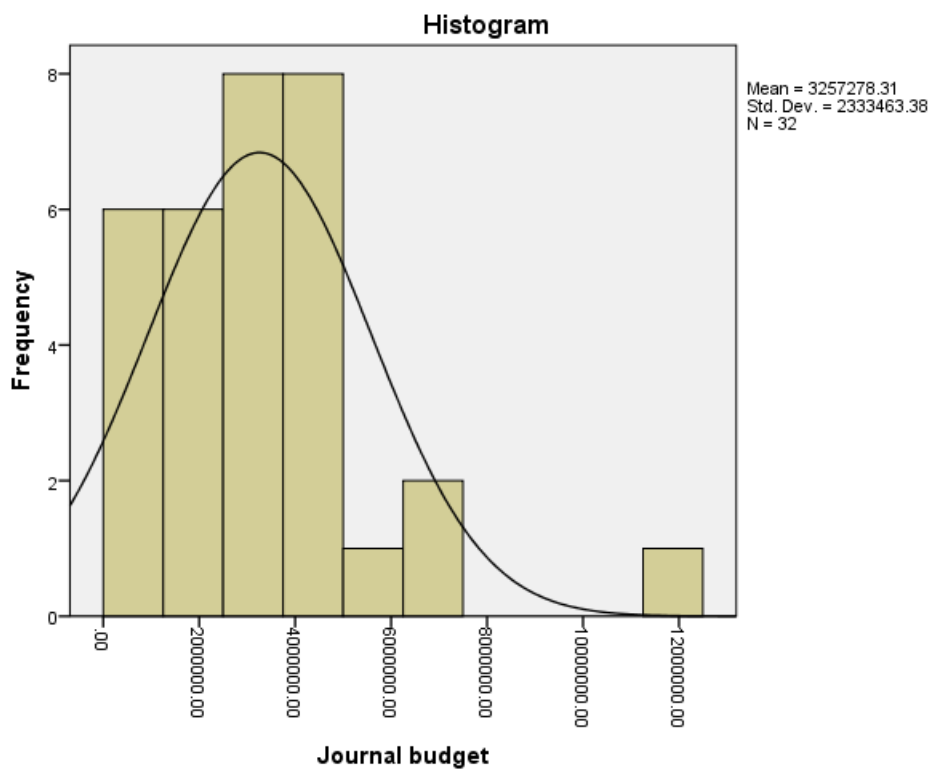

Journal budget
Statistics Journal budget

N	Valid	32
	Missing	0
Mean		3257278.3125
Std. Deviation		2333463.38034
Skewness		1.811
Std. Error of Skewness		.414
Kurtosis		6.084
Std. Error of Kurtosis		.809
Minimum		242000.00
Maximum		12225000.00