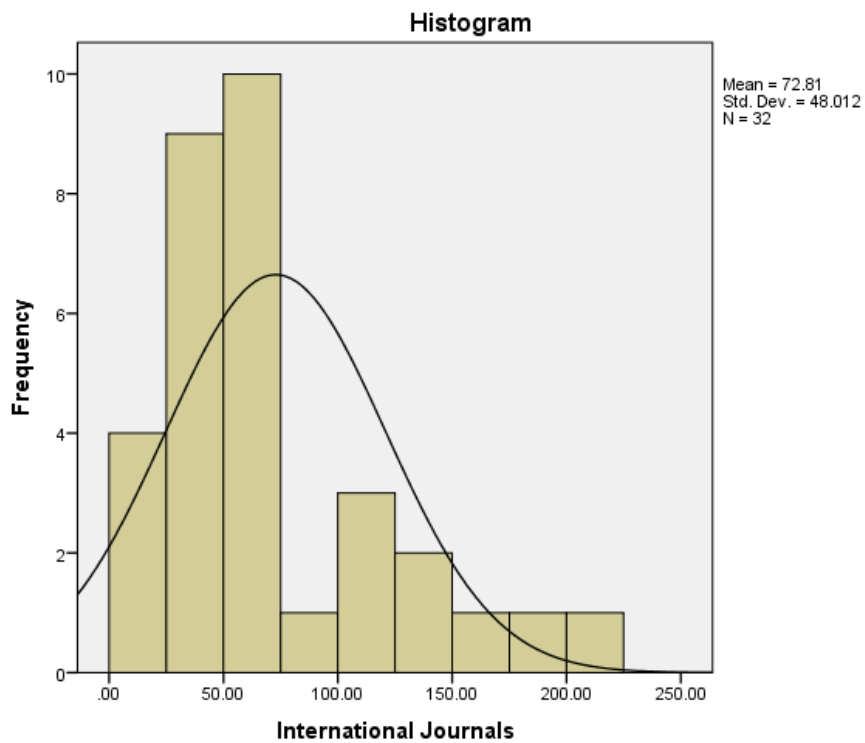

Statistics
International Journals

N	Valid	32
	Missing	0
Mean		72.8125
Std. Deviation		48.01172
Skewness		1.366
Std. Error of Skewness		.414
Kurtosis		1.256
Std. Error of Kurtosis		.809
Minimum		19.00
Maximum		200.00