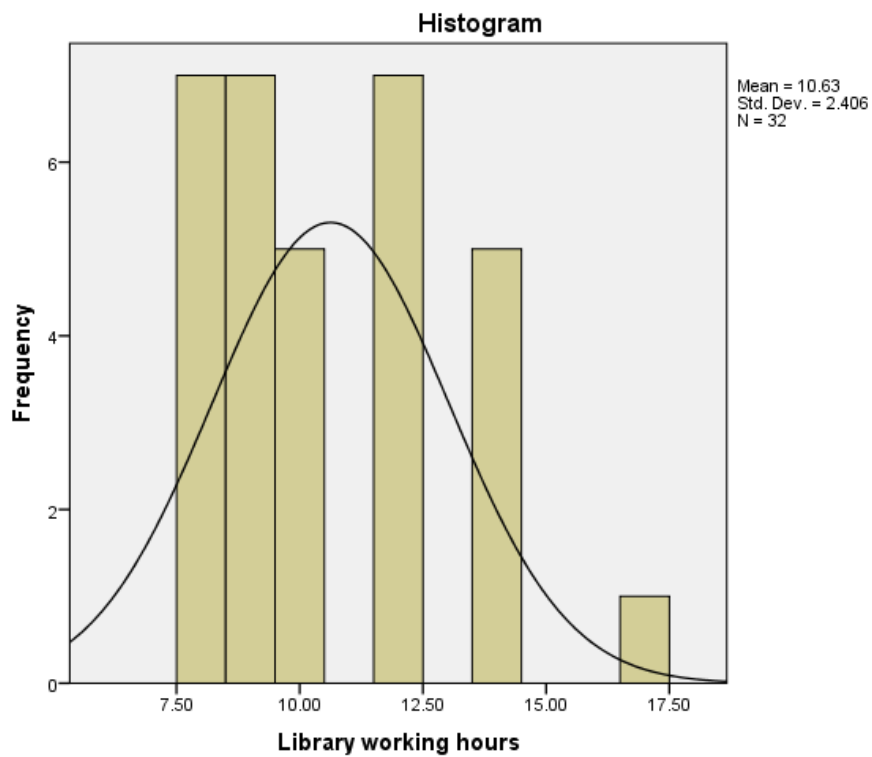

Statistics
Library working hours

N	Valid	32
	Missing	0
Mean		10.6250
Std. Deviation		2.40631
Skewness		.770
Std. Error of Skewness		.414
Kurtosis		-.152
Std. Error of Kurtosis		.809
Minimum		8.00
Maximum		17.00